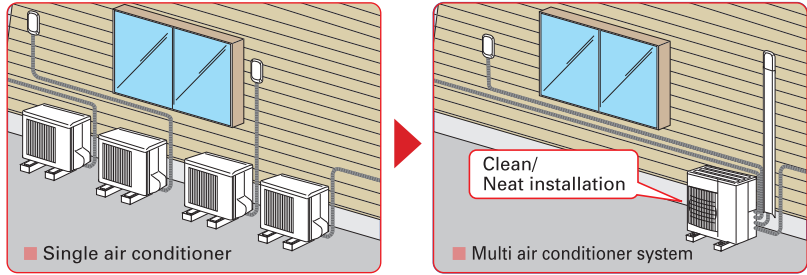

Maintains high capacity output even when outside-air temperature is low.

Can operate at outside-air temperature of -25°C

1. Incorporated key parts resistant to cold of up to -25°C after rigorous selection.
2. Printed circuit board-core of the air conditioner—is coated on both sides to protect it in harsh environments.

Continuous heating for long periods

Wasteful defrosting operation suppressed to enable more comfortable long-term continuous heating.

Extremely cold outside

With Zubadan

*1: Conventional model performs continuous heating approximately 30min up to a maximum of 90min.

One outdoor unit supports multiple indoor units.

With MXZ-VAHZ, one outdoor unit can cool and heat up to six rooms. They can be installed neatly in sites with limited space such as condominium balconies.

*Please note that cooling and heating modes cannot be run simultaneously in different rooms.

EXAMPLE SYSTEM

MXZ-4E83VAHZ system

Freedom of combinations in cold region greatly enhanced

The variety of indoor unit connection options in cold regions, restricted until now, has been greatly increased. Increased design freedom.