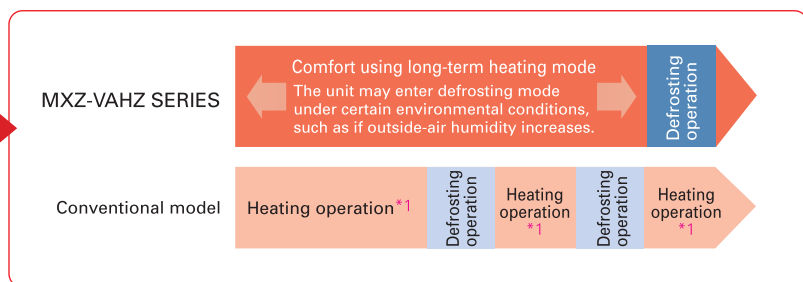

Freeze-prevention heater standard equipment

Prevents capacity loss and operation from stopping due to drain water freezing.

Drain water **freezes** after operation in the harsh cold

With Hyper heating Does not freeze!

Continuous heating for long periods

Wasteful defrosting operation suppressed to enable more comfortable long-term continuous heating.

Extremely cold outside

With Zubadan

*1: Conventional model performs continuous heating approximately 30min up to a maximum of 90min.

One outdoor unit supports multiple indoor units.

With MXZ-VAHZ, one outdoor unit can cool and heat up to six rooms. They can be installed neatly in sites with limited space such as condominium balconies.

*Please note that cooling and heating modes cannot be run simultaneously in different rooms.

EXAMPLE SYSTEM

MXZ-4E83VAHZ system

Freedom of combinations in cold region greatly enhanced

The variety of indoor unit connection options in cold regions, restricted until now, has been greatly increased. Increased design freedom.