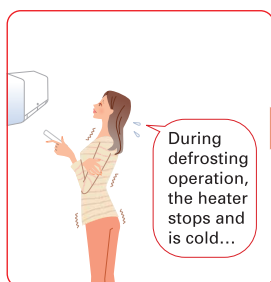

MXZ-VAHZ SERIES

New hyper-heating MXZ allows you to create an oasis of comfort throughout your home and office in the rooms you use most, any time of the year.

Standard rated heating capacity is maintained even when the outside-air temperature drops to -15°C .

Maintains high capacity output even when outside-air temperature is low.

Can operate at outside-air temperature of -25°C

1. Incorporated key parts resistant to cold of up to -25°C after rigorous selection.
2. Printed circuit board-core of the air conditioner—is coated on both sides to protect it in harsh environments.

Freeze-prevention heater standard equipment

Prevents capacity loss and operation from stopping due to drain water freezing.

Drain water **freezes** after operation in the harsh cold

With Hyper heating Does not freeze!

Continuous heating for long periods

Wasteful defrosting operation suppressed to enable more comfortable long-term continuous heating.

Extremely cold outside

With Zubadan

*1: Conventional model performs continuous heating approximately 30min up to a maximum of 90min.