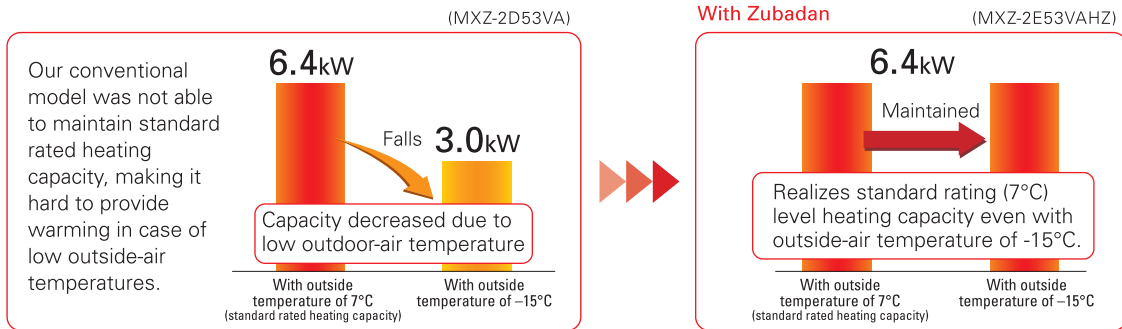

MXZ-VAHZ SERIES

New hyper-heating MXZ allows you to create an oasis of comfort throughout your home and office in the rooms you use most, any time of the year.

Standard rated heating capacity is maintained even when the outside-air temperature drops to -15°C .

Maintains high capacity output even when outside-air temperature is low.

Can operate at outside-air temperature of -25°C

1. Incorporated key parts resistant to cold of up to -25°C after rigorous selection.
2. Printed circuit board-core of the air conditioner—is coated on both sides to protect it in harsh environments.