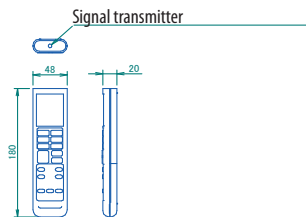

FTXP50-71N

Wireless remote control (ARC480A53)

Standard location of holes in the wall

NOTES

The → mark shows the piping direction.

- Gas pipe
·Ø9.5· Cut
The length of the pipe outside the unit is ·365·mm.
- Liquid pipe
·Ø6.4· Cut
The length of the pipe outside the unit is ·450·mm.
- Drain hose
Inside diameter: ·14·mm
Outside diameter: ·16·mm
The length of the connection hose outside the unit is ·360·mm.

Blade angle

Required space for service and ventilation