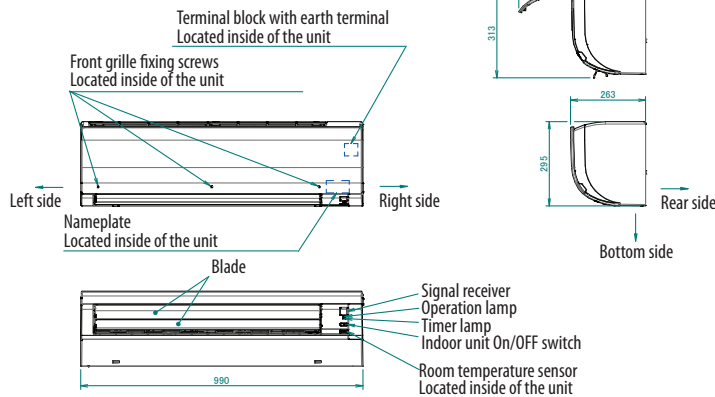

FTXP50-71N

Wireless remote control (ARC480A53)

Standard location of holes in the wall

NOTES

The → mark shows the piping direction.

- Gas pipe
·Ø9.5· Cut
The length of the pipe outside the unit is ·365·mm.
- Liquid pipe
·Ø6.4· Cut
The length of the pipe outside the unit is ·450·mm.
- Drain hose
Inside diameter: ·14·mm
Outside diameter: ·16·mm
The length of the connection hose outside the unit is ·360·mm.

Blade angle

Required space for service and ventilation