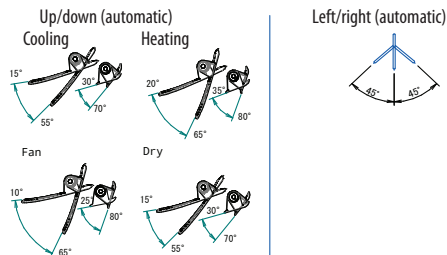

FTXP50-71N

Wireless remote control (ARC480A53)

Standard location of holes in the wall

NOTES

The → mark shows the piping direction.

- Gas pipe
·Ø9.5· Cut
The length of the pipe outside the unit is ·365·mm.
- Liquid pipe
·Ø6.4· Cut
The length of the pipe outside the unit is ·450·mm.
- Drain hose
Inside diameter: ·14·mm
Outside diameter: ·16·mm
The length of the connection hose outside the unit is ·360·mm.

Blade angle

Required space for service and ventilation