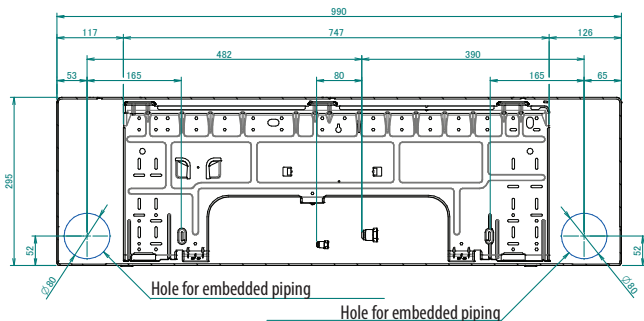

FTXP50-71N

Wireless remote control (ARC480A53)

Standard location of holes in the wall

NOTES

The → mark shows the piping direction.

- Gas pipe
·Ø9.5· Cut
The length of the pipe outside the unit is ·365·mm.
- Liquid pipe
·Ø6.4· Cut
The length of the pipe outside the unit is ·450·mm.
- Drain hose
Inside diameter: ·14·mm
Outside diameter: ·16·mm
The length of the connection hose outside the unit is ·360·mm.

Blade angle

Required space for service and ventilation