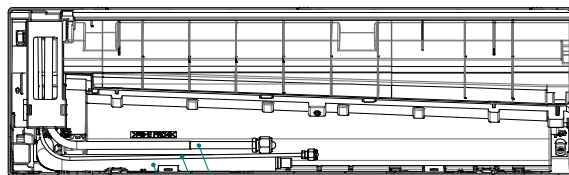

FTXP50-71N

Wireless remote control (ARC480A53)

Standard location of holes in the wall

NOTES

The → mark shows the piping direction.

- Gas pipe
·Ø9.5· Cut
The length of the pipe outside the unit is ·365·mm.
- Liquid pipe
·Ø6.4· Cut
The length of the pipe outside the unit is ·450·mm.
- Drain hose
Inside diameter: ·14·mm
Outside diameter: ·16·mm
The length of the connection hose outside the unit is ·360·mm.

Blade angle

Required space for service and ventilation