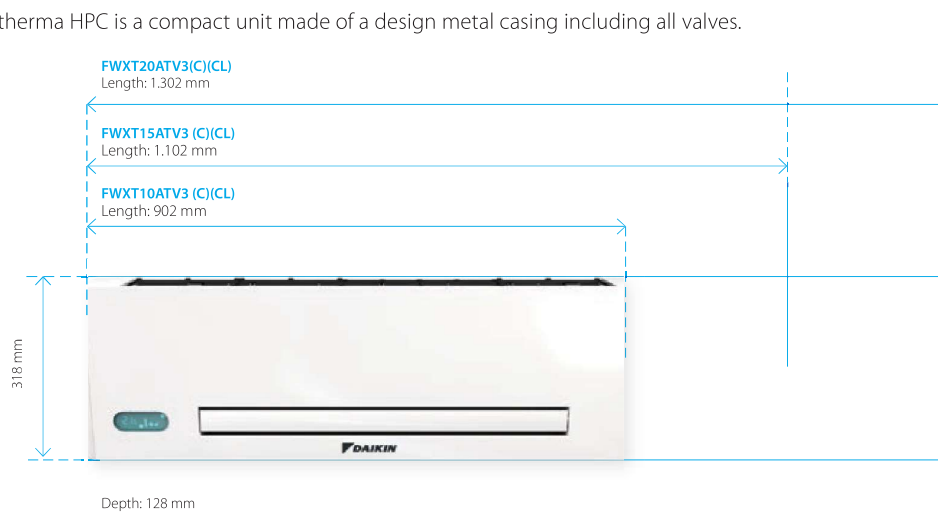

Slim design

Daikin Altherma HPC is a compact unit made of a design metal casing including all valves.

Controls

Choice of:

- > Fully modulating controller allowing for remote control of the unit.
- > Infrared remote controller and on-board touch panel.

EKWHCTRL1

- > Wall controller
- > Fully modulating