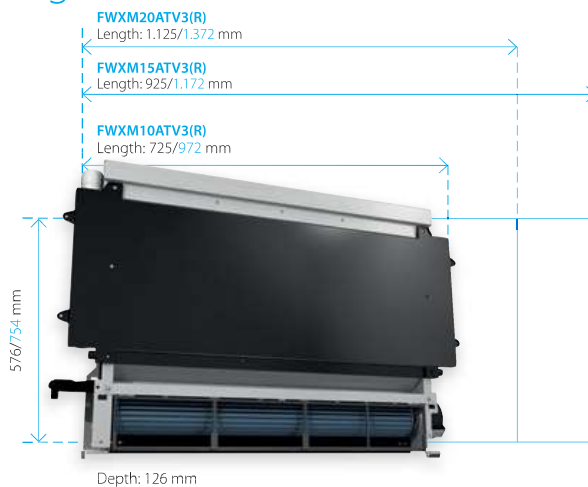

Slim design

Blue dimensions are for the front cover.

Controls

EKWHCTRL1

- > Wall controller
- > Fully modulating
- > In combination with EKWHCTRL0

Flexible installation

Daikin Altherma HPC can be installed in four different ways, allowing you to install it in almost all conditions. The unit can be positioned horizontally or vertically. For horizontal, in-ceiling installation, three different possibilities are offered: